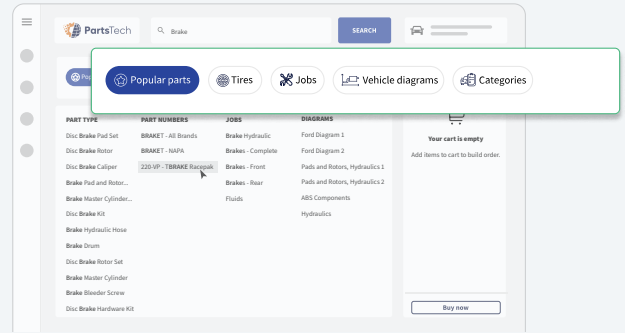

Connect to unlimited suppliers

With more than 225 parts and tire suppliers across 30,000+ supplier locations, you will always find the parts and tires you need.

Save an average of 15 minutes per repair order

625 RO hours saved per year

\$62k Additional labor availability per year

Based on a shop charging \$100/hour, processing 10 repair orders a day

1

Connect to your parts suppliers

with a few clicks

2

Quickly search for parts and tires

by part name, keyword, job or with our interactive diagrams

3

Add parts and tires

from multiple suppliers to a single cart

4

Place the order

to multiple suppliers with one click

Unlock your ultimate parts catalog

The most up-to-date catalog in the industry

30,000+

Supplier locations

225+

Parts and tire suppliers

5,000+

Brands

15M+