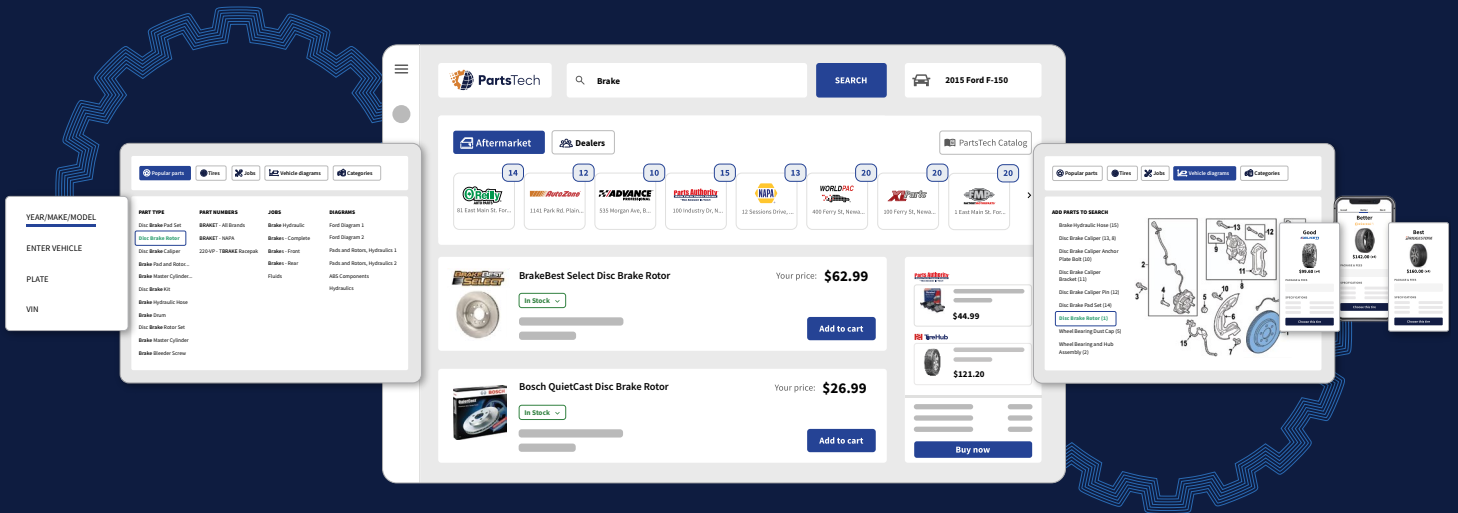

Get the right parts, right now

Order from all your wholesale auto parts and tire suppliers in one lookup

Free account. No credit card required. No time limits.

Trusted by **25,000+** automotive repair shops, large and small

Connect to unlimited suppliers

With more than 225 parts and tire suppliers across 30,000+ supplier locations, you will always find the parts and tires you need.

Save an average of 15 minutes per repair order

by part name, keyword, job or with our interactive diagrams

3

Add parts and tires

from multiple suppliers to a single cart

4

Place the order

to multiple suppliers with one click

Unlock your ultimate parts catalog

The most up-to-date catalog in the industry

30,000+

Supplier locations

225+

Parts and tire suppliers

5,000+

Brands

15M+