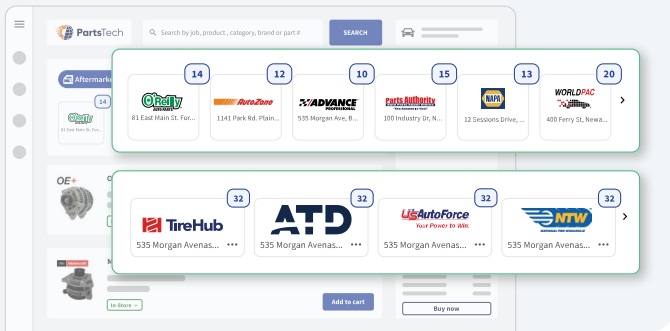

Connect to unlimited suppliers

With more than 225 parts and tire suppliers across 30,000+ supplier locations, you will always find the parts and tires you need.

Save an average of 15 minutes per repair order

625 RO hours saved per year

\$62k Additional labor availability per year

Based on a shop charging \$100/hour, processing 10 repair orders a day

1

Connect to your parts suppliers

with a few clicks

2

Quickly search for parts and tires

by part name, keyword, job or with our interactive diagrams

3

Add parts and tires

from multiple suppliers to a single cart

4

Place the order

to multiple suppliers with one click

Unlock your ultimate parts catalog

The most up-to-date catalog in the industry

30,000+

Supplier locations

225+

Parts and tire suppliers

5,000+

Brands

15M+