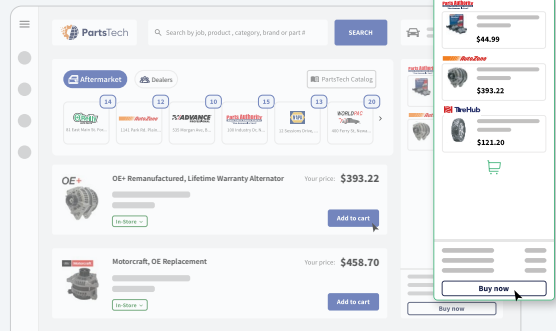

Connect to unlimited suppliers

With more than 225 parts and tire suppliers across 30,000+ supplier locations, you will always find the parts and tires you need.

Save an average of 15 minutes per repair order

by part name, keyword, job or with our interactive diagrams

3

Add parts and tires

from multiple suppliers to a single cart

4

Place the order

to multiple suppliers with one click

Unlock your ultimate parts catalog

The most up-to-date catalog in the industry

30,000+

Supplier locations

225+

Parts and tire suppliers

5,000+

Brands

15M+